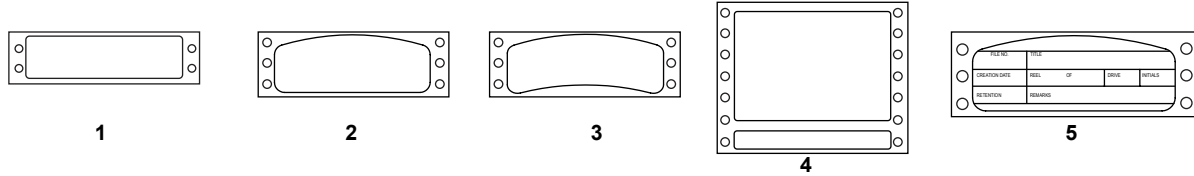

Pinfeed Labels

Tape Reel • 50lb Latex Face Stock • One Across • Rem Adhesive • Perfed

Repeat Depth	Image #	Item #	Width (in.)	Depth (in.)	Carrier Width (in.)	Fold Depth	Labels/ Carton	Carton Wt. lbs
1"	1	170357	3-1/2	15/16	4-1/4	12	5,000	5.3
1-1/2"	1	170201	3-1/2	1-7/16	4-1/4	12	5,000	8.2
	2	170458	3-7/8	1-7/16	4-3/4	12	5,000	8.4
	5	170100	3-7/8	1-7/16	4-3/4	12	5,000	8.4
2"	1	170403	4	1-7/16	4-3/4	12	5,000	8.9
	3	170504	3-7/8	1-3/4	4-3/4	12	5,000	10.8
3-1/2"	1	170256	4	1-15/16	4-3/4	12	5,000	12.1
	4	170302	3-3/4	2-7/8	4-1/4	10-1/2	2,500	8.7
with 3/8" tab								

Media • 50lb Smudgeproof White Face Stock • One Across • Perm Adhesive • Perfed